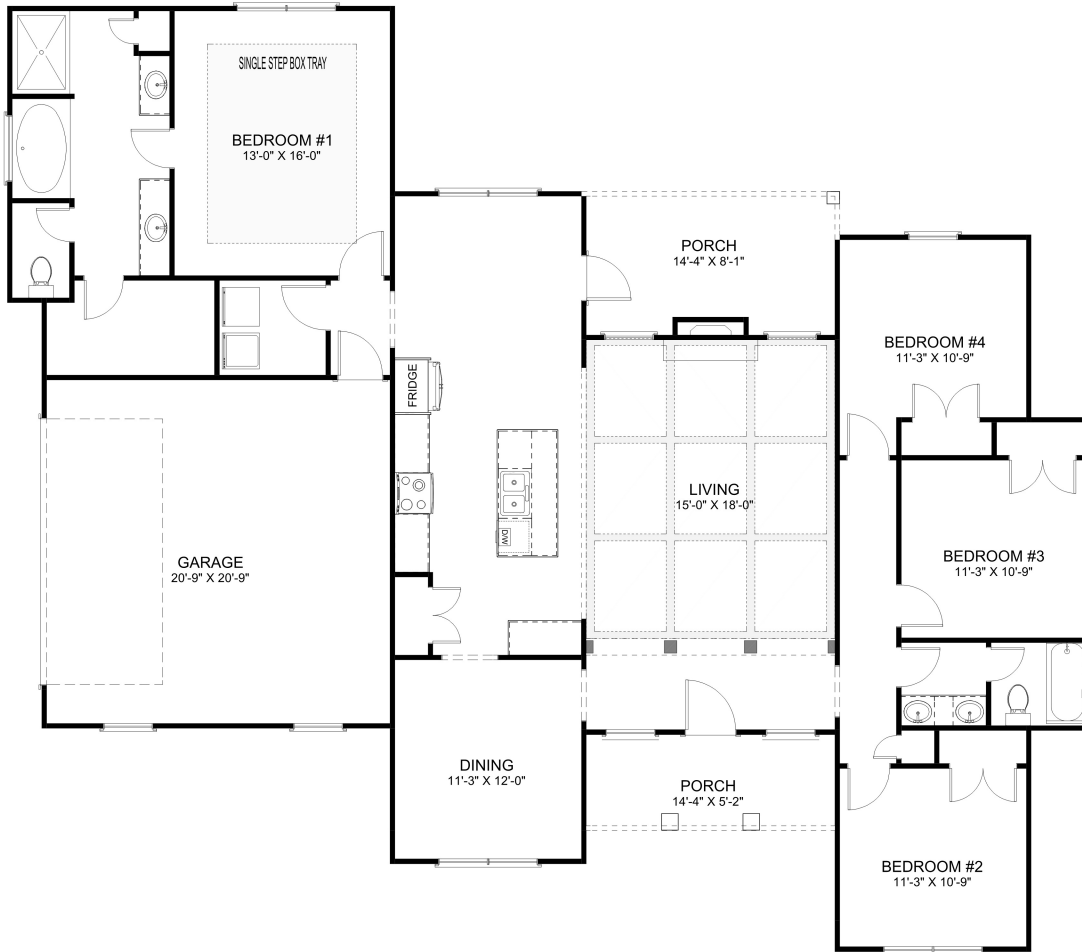

# THE HAWTHORN

**OPTION A**

**4 BEDROOM**  
**DINING ROOM**  
**1946 SQFT**

**OPTION B**